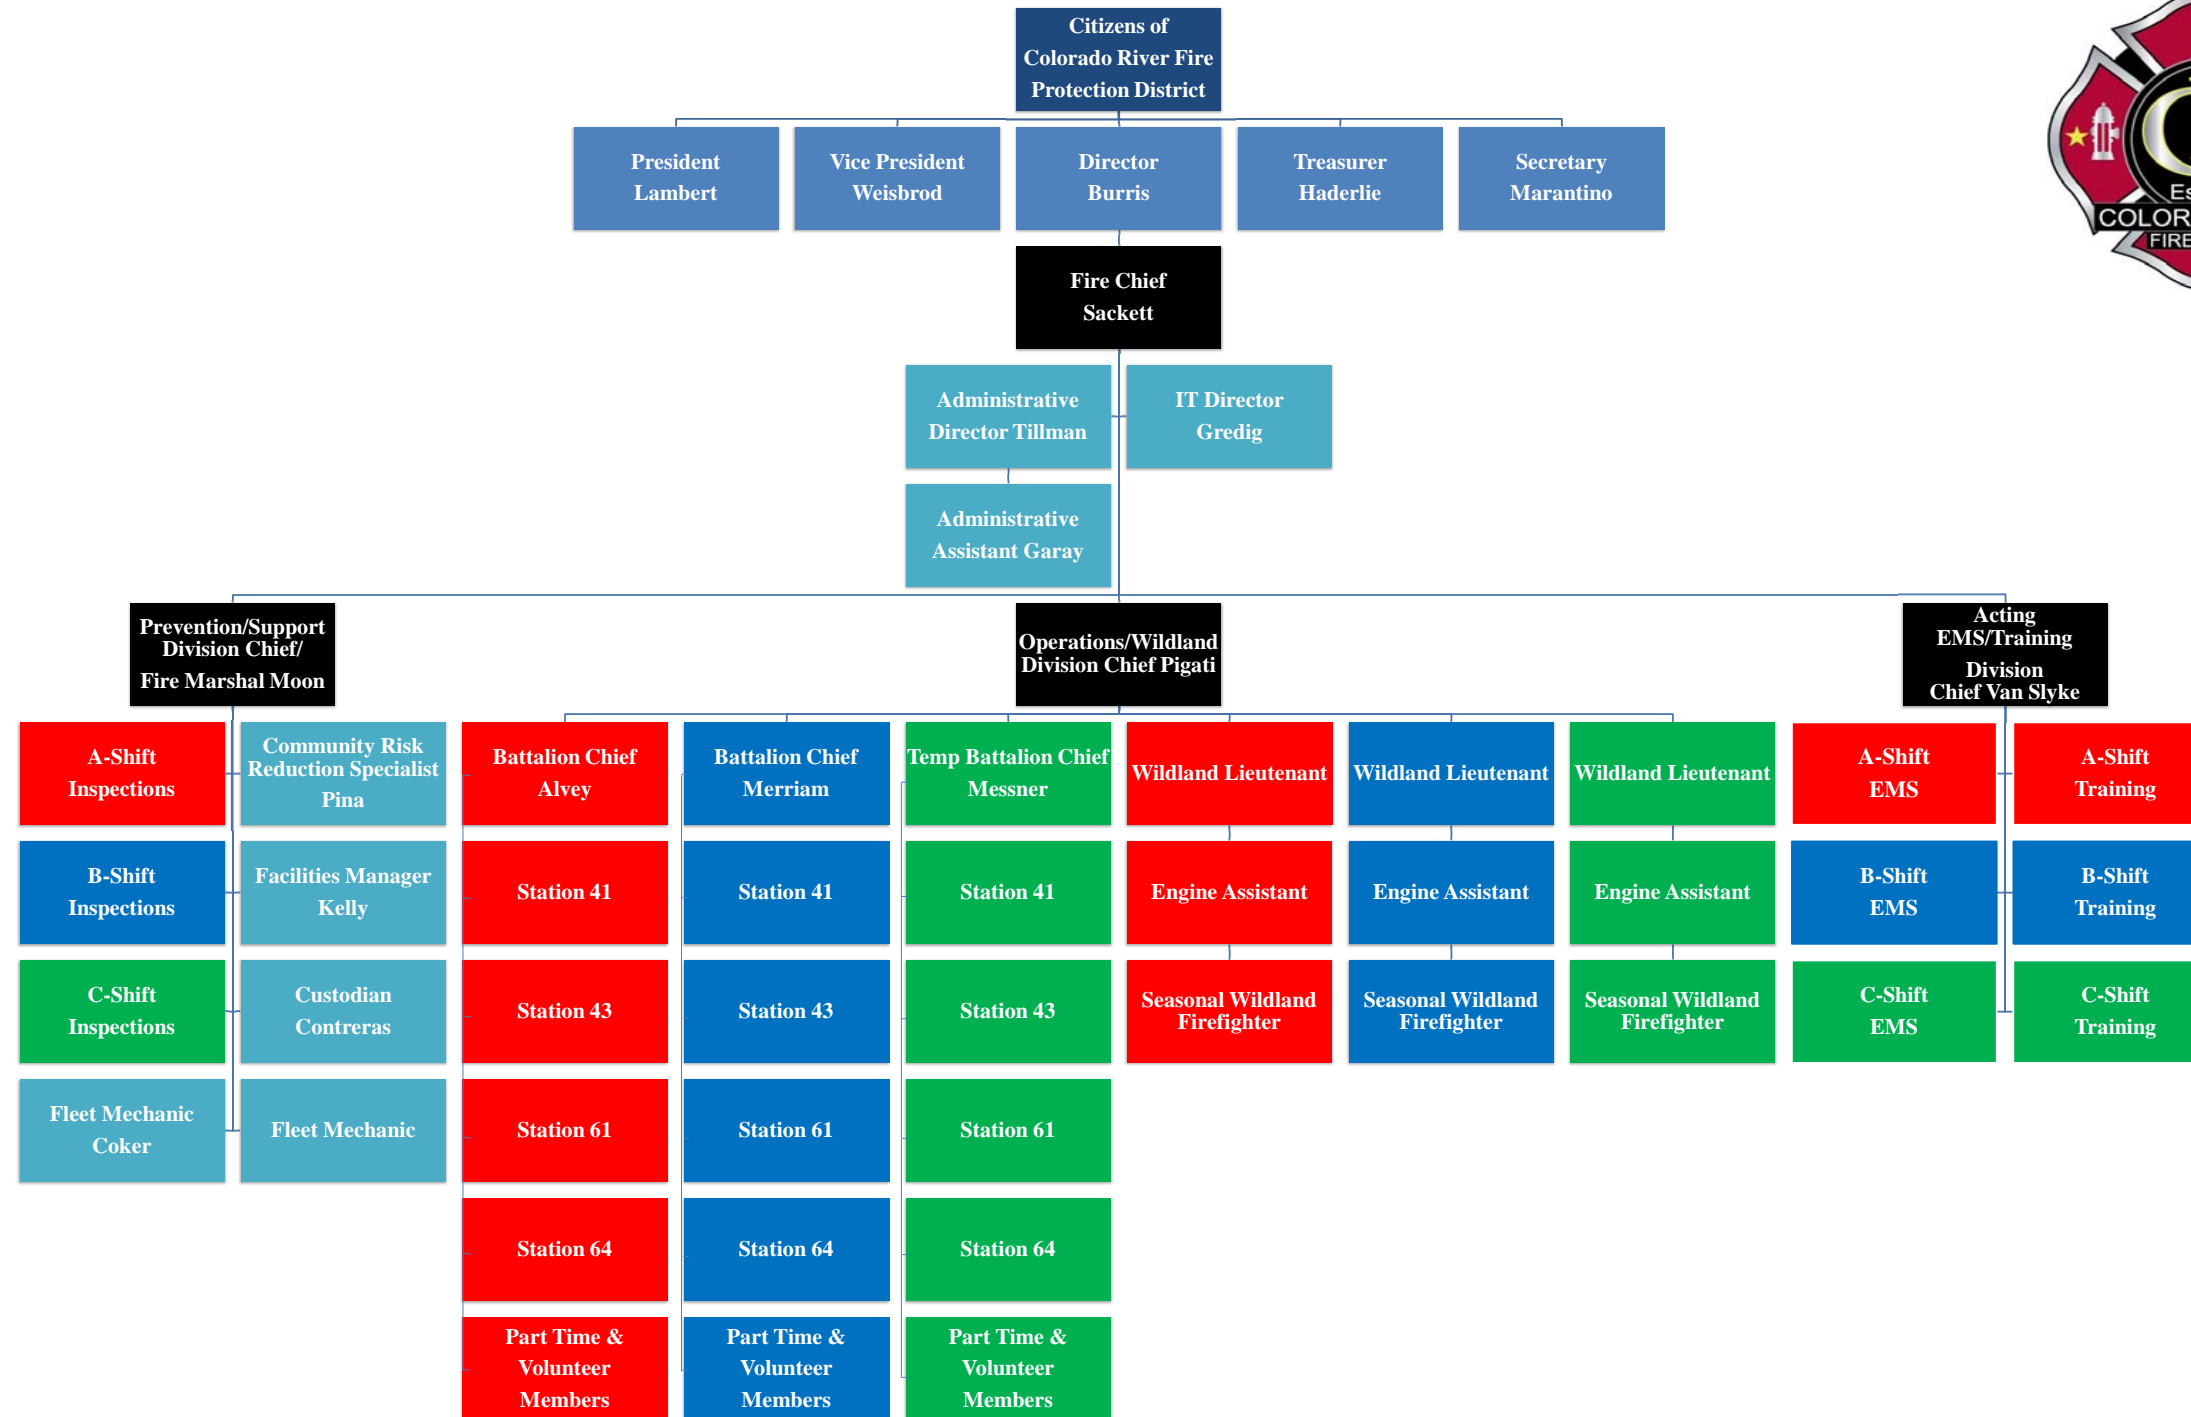

Colorado River Fire Protection District Organizational Chart

Notes:

Administration: HR functions are operated by the Administrative Director and Administrative Assistant in collaboration with an on-demand contract with CPS HR Consulting.

- Key:** A-Shift ■
 B-Shift ■
 C-Shift ■